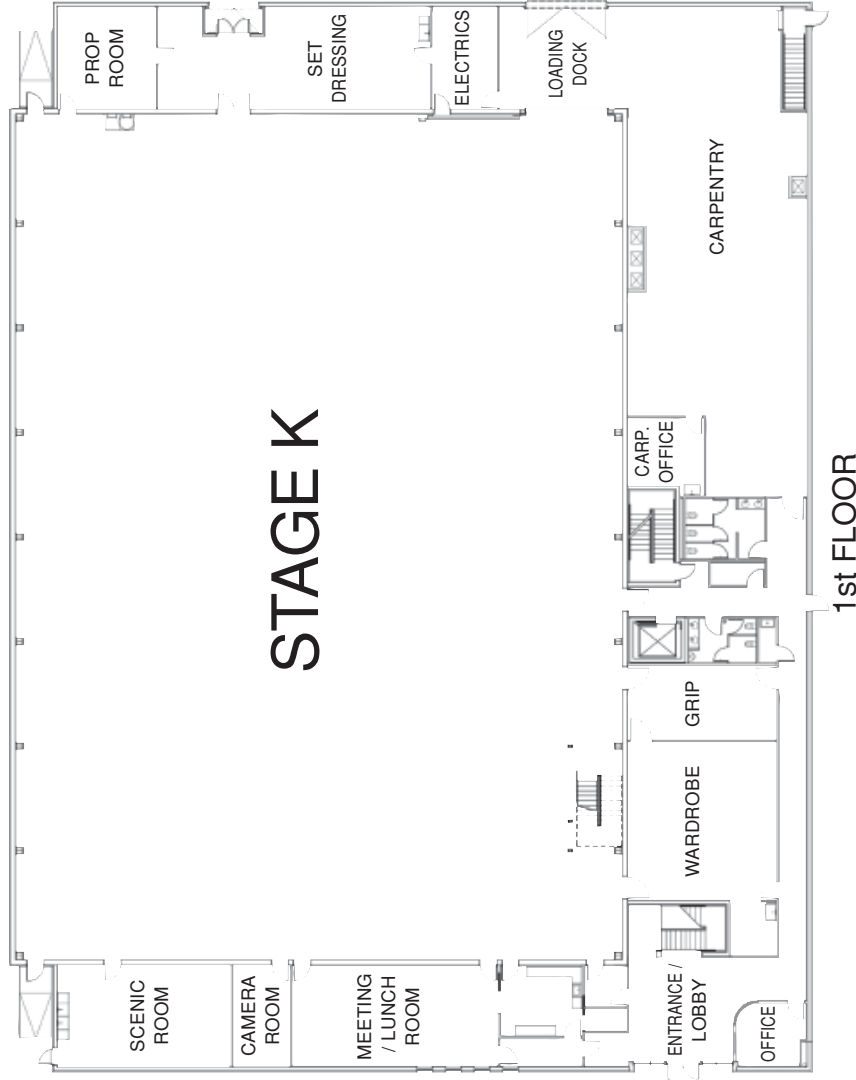

# Kaufman Astoria Studios

34-12 36th Street  
 Astoria, New York 11106  
 (718) 392-5600 Fax No. (718) 706-7733  
 www.kaufmanastoria.com

Stage K, is an 18,000 sq. ft. stage with 22,000 sq. ft. of support and office space. The stage features a full walkable grid 40' off the floor, direct stage access to the production's craft needs, and two floors of offices. Stage K is designed for all size

Dimensions	158' x 114' - 18,012 sq. ft.
Height to Grid	40' high to grid
Power	7200 amps; Two 2400 amps, One 1800 amps & One 600 amp
Air Conditioning	200 tons
Support Facilities	7 Dressing Rooms, each with Private Bathrooms and Showers, Art Department, Wardrobe, Makeup and Hair, Set Dress, Camera and Sound, Grip, Prop, Electrical, Scenic and a 3,000+ sq. ft. Shop.
<b><i>Additional Production Offices Available.</i></b>	

*See other side for actual diagram of Floor Plan*

**STAGES K & SUPPORT ROOMS – FLOOR PLAN – 3 FLOORS**  
**STAGE K - 113' x 158' ( 18,000 SQ. FT. ) & 40' HIGH TO GRID**

- ABBR. FOR 2nd FLOOR:**  
 P. O. = PRODUCTION OFFICE  
 A. D. = ART DEPARTMENT  
 B. P. = BULL PEN
- ABBR. FOR 3rd FLOOR:**  
 P. O. = PRODUCTION OFFICE  
 D. R. = DRESSING ROOM  
 H./ M. = HAIR / MAKEUP ROOM