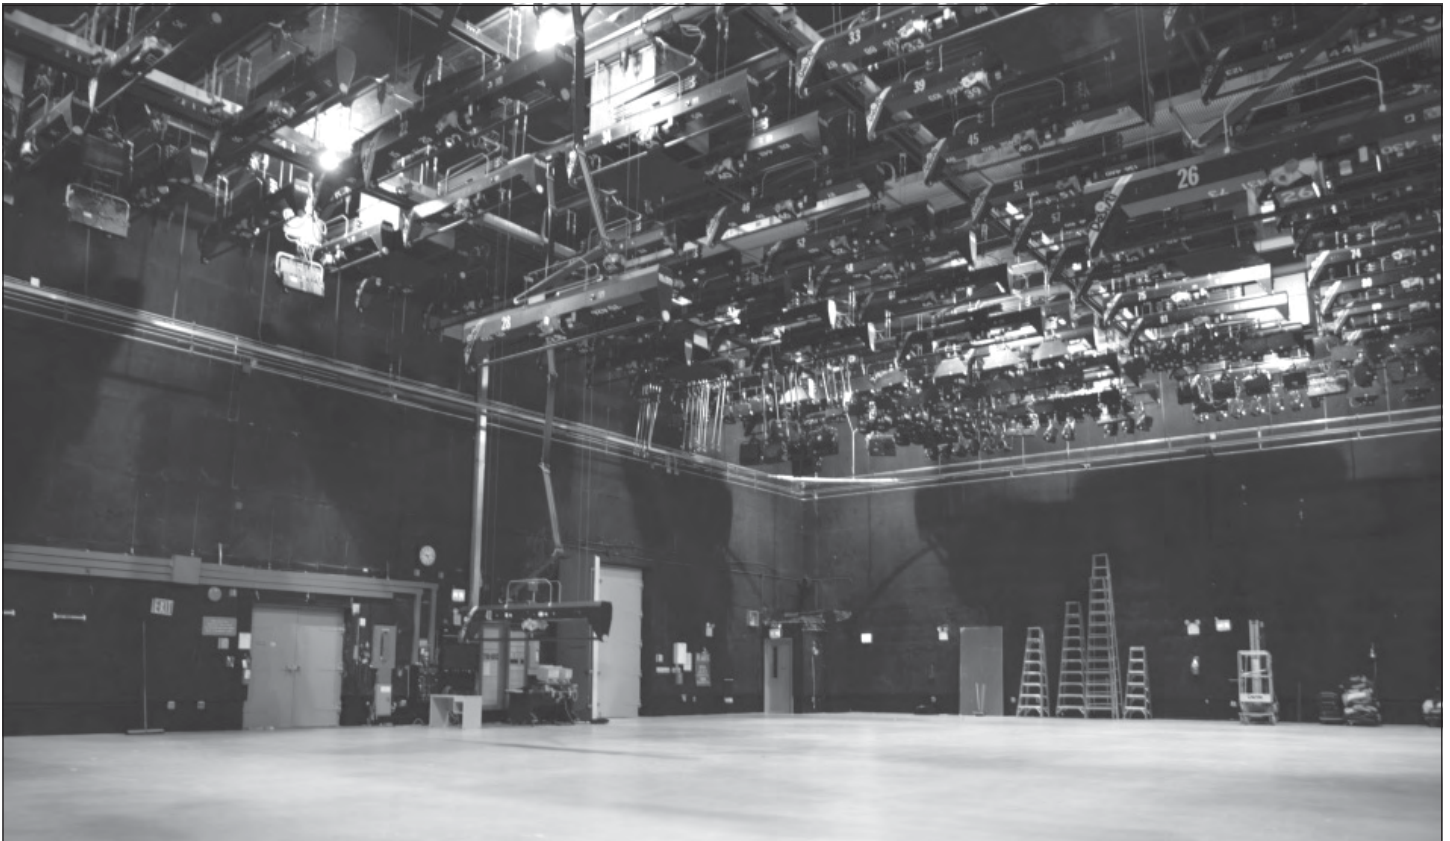

Kaufman Astoria Studios

34-12 36th Street
Astoria, New York 11106
(718) 392-5600 Fax No. (718) 706-7733
www.kaufmanastoria.com

Stage J, is 8,000 sq. ft. (100' x 80' approx.). A state of the art tele-production studio featuring a fully motorized lighting grid with Desisti self-climbing hoists, total audio,

STAGE

J

fiber-optic and satellite connectivity, a full compliment of support facilities, and audience seating for 200, Studio J is unsurpassed in its technical excellence and flexibility.

Dimensions	100' x 80' - 8,000 sq. ft.
Height to Grid	30' high to ceiling, 25' high to bottom of lighting grid
Power	6,000 amps
Switches (3 phase/per leg)	One 400 amp, Two 800 amp
Air Conditioning (silent)	100 tons
Support Facilities	6 Dressing Rooms (4 with Full Bathroom), Green Rooms, Wardrobe, Makeup Room, Prop Storage, Staging, Catering and Rehearsal Areas, Fully equipped office accommodations. <i>Additional Production Offices Available.</i>